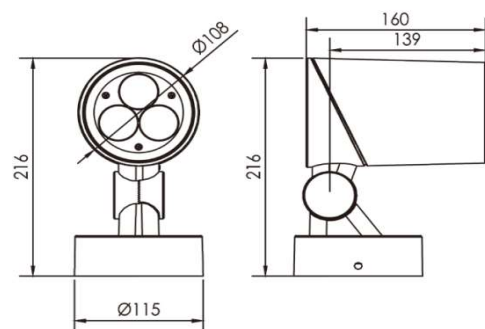

Sovitron Interior Pvt.Ltd.

Model Name

GOTHIC-1140F/DL-OSL-1140F-C20

Description

Flood Light

Technical description

Image

Dimension	Dia=108mm W=160mm H=216mm
Frame	Aluminum die cast
Color Tempertaure	3000K
Power	20W
Total Luminous Flux	1800 lm
Efficacy	90 lm/W
IP rating	66
Color Rendering	≥80
Mounting	Surface
Beam angle	12, 24, 38, 45, 60Degree
Optics	Lens & Clear Glass
Dimming	NON-Dimmable
Operating Voltage	220-240 VAC
Standard Lifetime	L70 minimum at 50,000 burning hours

Dimension diagram

Remarks:-

Address: Plot #7 Saroorpur-Nangla Industrial Area,Ballabgarh-Sohna Road,Faridabad-121005
Email: info@sovitron.com